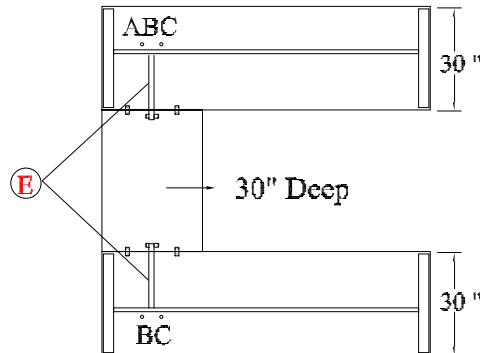

ASSEMBLY INSTRUCTIONS
MODEL: PLTRET SUPPORT + PLT - U – SUPPORT

Before assembly, please remove all parts from the carton, verifying that you have the correct quantities, and read all the instructions.

PLTRET SUPPORT
PLT - U - SUPPORT

D PLTRET SUPPORT
PART LIST

1		Wood Screw x 20mm	5 pcs
2		Wood Screw x 20mm	5 pcs
		Bolts M6 x 12mm	3 pcs
3		Flat Bracket	3 pcs
		Flat Bracket	3 pcs

E PLTRET SUPPORT
PART LIST

1		Wood Screw x 20mm	12 pcs
2		Wood Screw x 20mm	12 pcs
		Bolts M6 x 12mm	8 pcs
3		Flat Bracket	4 pcs
		Flat Bracket	4 pcs