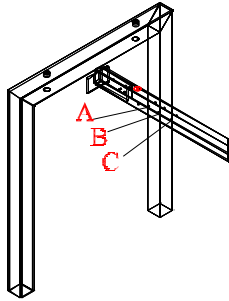

ASSEMBLY INSTRUCTIONS
MODEL: PLTRET SUPPORT + PLT - U – SUPPORT

Before assembly, please remove all parts from the carton, verifying that you have the correct quantities, and read all the instructions.

PLTRET SUPPORT
PLT - U - SUPPORT

D PLTRET SUPPORT
PART LIST

1		Wood Screw x 20mm	5 pcs
2		Wood Screw x 20mm	5 pcs
		Bolts M6 x 12mm	3 pcs
3		Flat Bracket	3 pcs
		Flat Bracket	3 pcs

E PLTRET SUPPORT
PART LIST

1		Wood Screw x 20mm	12 pcs
2		Wood Screw x 20mm	12 pcs
		Bolts M6 x 12mm	8 pcs
3		Flat Bracket	4 pcs
		Flat Bracket	4 pcs

Always use holes AB when return is 24" Deep .

⚠ ATTENTION ⚠

Ensure all bolts and screws are tightened, check bolts and screws every 6 months.
 If any parts are missing, broken, damaged or worn, stop use of product until repairs have been made using factory authorized parts.
 Failure to follow these warnings may result in injury.