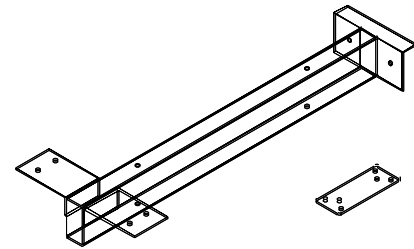

ASSEMBLY INSTRUCTIONS
MODEL: PLTRET SUPPORT + PLT - U – SUPPORT

Before assembly, please remove all parts from the carton, verifying that you have the correct quantities, and read all the instructions.

PLTRET SUPPORT
PLT - U - SUPPORT

D PLTRET SUPPORT
PART LIST

1		Wood Screw x 20mm	5 pcs
2		Wood Screw x 20mm	5 pcs
		Bolts M6 x 12mm	3 pcs
3		Flat Bracket	3 pcs
		Flat Bracket	3 pcs

E PLTRET SUPPORT
PART LIST

1		Wood Screw x 20mm	12 pcs
2		Wood Screw x 20mm	12 pcs
		Bolts M6 x 12mm	8 pcs
3		Flat Bracket	4 pcs
		Flat Bracket	4 pcs

Always use holes AB when return is 24" Deep .

⚠ ATTENTION ⚠

Ensure all bolts and screws are tightened, check bolts and screws every 6 months.
 If any parts are missing, broken, damaged or worn, stop use of product until repairs have been made using factory authorized parts.
 Failure to follow these warnings may result in injury.