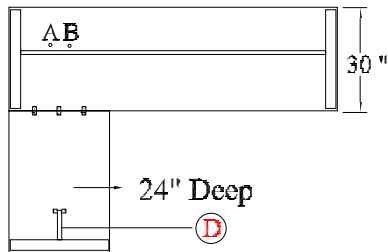

ASSEMBLY INSTRUCTIONS
MODEL: PLTRET SUPPORT + PLT - U – SUPPORT

Before assembly, please remove all parts from the carton, verifying that you have the correct quantities, and read all the instructions.

PLTRET SUPPORT
PLT - U - SUPPORT

D PLTRET SUPPORT
PART LIST

1		Wood Screw x 20mm	5 pcs
2		Wood Screw x 20mm	5 pcs
		Bolts M6 x 12mm	3 pcs
3		Flat Bracket	3 pcs
		Flat Bracket	3 pcs

E PLTRET SUPPORT
PART LIST

1		Wood Screw x 20mm	12 pcs
2		Wood Screw x 20mm	12 pcs
		Bolts M6 x 12mm	8 pcs
3		Flat Bracket	4 pcs
		Flat Bracket	4 pcs