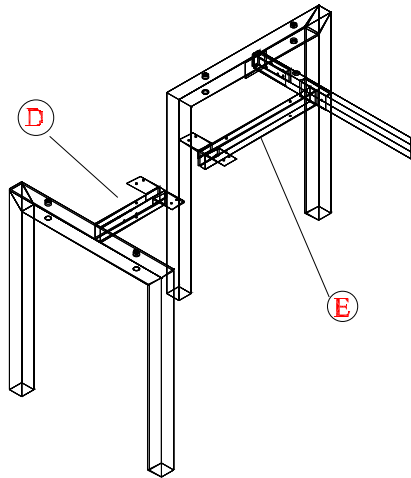

ASSEMBLY INSTRUCTIONS
MODEL: PLTRET SUPPORT + PLT - U – SUPPORT

Before assembly, please remove all parts from the carton, verifying that you have the correct quantities, and read all the instructions.

PLTRET SUPPORT
PLT - U - SUPPORT

D PLTRET SUPPORT
PART LIST

1		Wood Screw x 20mm	5 pcs
2		Wood Screw x 20mm	5 pcs
		Bolts M6 x 12mm	3 pcs
3		Flat Bracket	3 pcs
		Flat Bracket	3 pcs

E PLTRET SUPPORT
PART LIST

1		Wood Screw x 20mm	12 pcs
2		Wood Screw x 20mm	12 pcs
		Bolts M6 x 12mm	8 pcs
3		Flat Bracket	4 pcs
		Flat Bracket	4 pcs

Always use holes AB when return is 24" Deep .

⚠ ATTENTION ⚠

Ensure all bolts and screws are tightened, check bolts and screws every 6 months.
 If any parts are missing, broken, damaged or worn, stop use of product until repairs have been made using factory authorized parts.
 Failure to follow these warnings may result in injury.